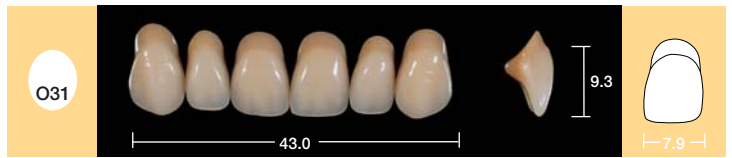

*the teeth behind natural looking cosmetic dentures*

**S** SQUARE

**O** OVAL

**For the dentist:**

If you need further information on the Enigma Cosmetic Teeth & Denture System please contact Schottlander on Freephone 0800 97 000 79  
[www.schottlander.com](http://www.schottlander.com)